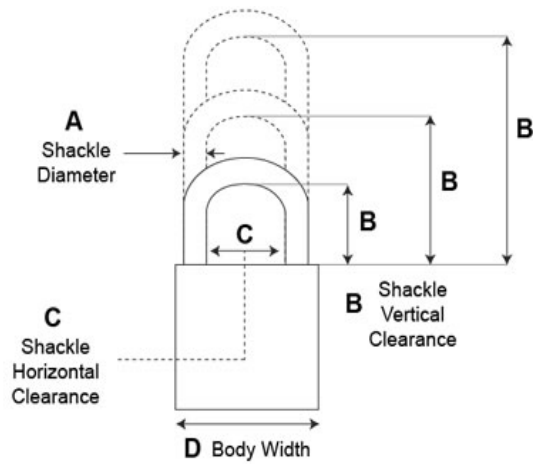

### Interchangeable Core Padlocks, Series 84

#### Model - 84T5

- 6-7 Pin Removable Core Mechanism
- 1-3/4" Solid Brass Body
- **Shackle:** Hardened Stainless Steel
- **Shackle Diameter:** 9/32"
- **Vertical Clearance:** 3/4"
- **Horizontal Clearance:** 25/32"