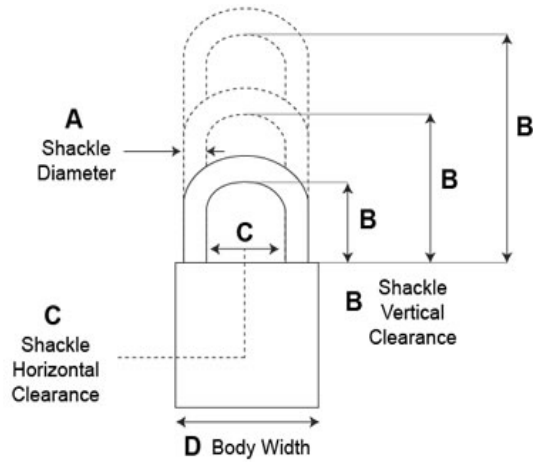

## Interchangeable Core Padlocks, Series 84

### Model - 84X5

- 6-7 Pin Removable Core Mechanism
- 44.45mm Solid Brass Body
- **Shackle:** Hardened Stainless Steel
- **Shackle Diameter:** 7.14mm
- **Vertical Clearance:** 38.1mm
- **Horizontal Clearance:** 19.84mm